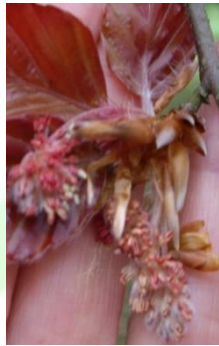

Hello Trees Resource Sheet

What to look for outdoors in spring

Tree catkins

A **catkin** is series of unisex flowers arranged in circles round a slender stem.
 Catkin means 'little cat': do you think catkins resemble kittens' tails?

Male catkins make pollen. Here are male catkins of some common British trees.

Tree 1

Tree 2

Tree 3

Tree 4

Tree 5

Tree 6

See if you can match the male catkins to the female flowers that are to catch the pollen.

Tree A

Tree B

Tree C

Tree D

Tree E

Tree F

Hello Trees Resource Sheet

What to look for outdoors in spring

I think it is amazing that the pollen ever reaches the female flowers that are sometimes tiny and sometimes on a separate tree.

See how many of the male and female flowers you can find outdoors.

There is more to be found out about [Trees: male and female flower parts](#), [Birch tree catkins](#), and [Wind pollination](#).